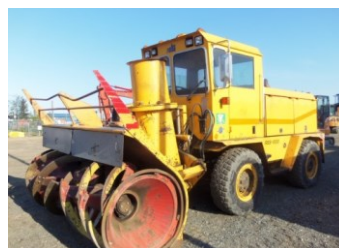

1993 Rolba RSS1000 Road Blower
Unit #U14038
Sale Price $39,950.00 with possible $7,500.00 rebate if we don't reach 30" of snow by 5/1/15!