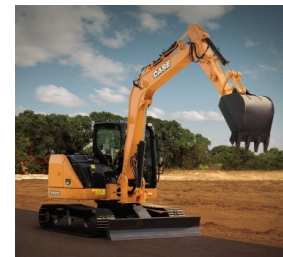

ARRIVING SPRING 2015

ARRIVING SPRING 2015

**Sullivan
Palatek**

2015 Sullivan Palatek Fleet

Sullivan Palatek DF375PJD Towable 375CFM 150PSI Compressor

Dual pressure switch for 100 or 150 PSI operation - equipped with 50' air hose
two stage air filters - tool boxes - 40 gal tank for full shift duty - containment base

**Tier III Engine
\$44,500.00**

We also have 185 CFM's in stock

2015 Trail King Fleet

New 2015 TKT12U & TKT14U
Tilt Utility Trailers
Rated For 12,000 & 14,000 LBS

New 2015 TKT40LP & TKT50
Utility Trailers
Rated For 40,000 & 50,000 LBS

New CASE 885B AWD Motor Grader

Low Profile Fixed Cab with Heat, A/C & AM/FM/CD Radio, Cooling System with Reversing Fan, Cloth Mechanical Suspension Seat, Rear and Front Lower Windshield Wiper/Washers, Cold Weather Starting Package, All-Wheel Drive, Direct Drive Transmission, Sunshade, Amber Beacon Strobe Light, Front Dozer Blade Work Light & Snowplow Lighting Package, 14' x .875" Thick Moldboard, Front & Rear Piping for Implements, Heavy Front Push Plate, Rear 3-Tooth Ripper, Tool Box - Unit #U14096

New CASE TV380 Compact Track Loader with 84" Low Profile Bucket w/ Cutting Edge
Unit #U14128
SALE PRICE \$80,950.00

New CASE CX80C Mid-Size Excavator with 24" Dig & 48" Clean-Up Buckets
Unit #U15013
SALE PRICE \$129,000.00